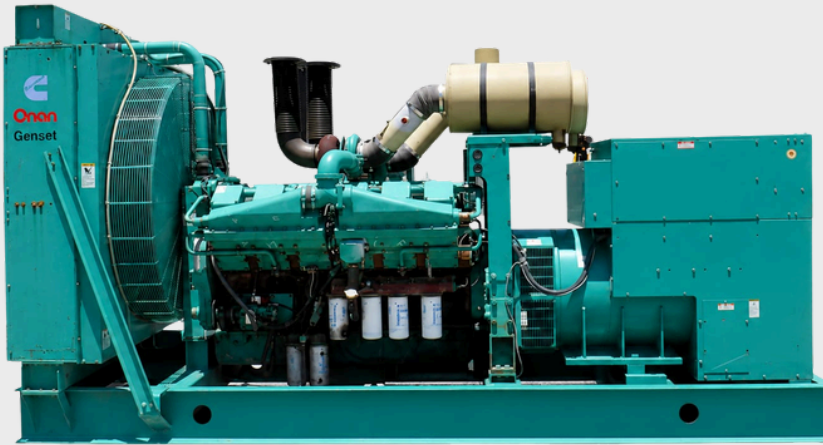

DATA SHEET

1000 KVA GENERATOR

 277/ 480 V

 800 KW

 DIÉSEL

 TIJUANA, MX

TRIFÁSICO
F.P. 0.8
60 Hz
1,800 RPM

CONSUMO DE COMBUSTIBLE (LTS/HR)

100% - 210
3/4 - 155
1/2 - 105
1/4 - 55

► GENSET LOAD TESTED WITH LOADBANK

► TECHNICAL SPECIFICATIONS

GENERATOR BRAND	ONAN
GENERATOR MODEL	800DFJB
MOTOR BRAND	CUMMINS
MOTOR MODEL	KTA38-G2
YEAR	1994
DIMENSIONS	LENGTH: 15.85 FT WIDTH: 6.17 FT HEIGHT: 8.17 FT
WEIGHT	20,944 LBS
ENCLOSURE	ACOUSTICAL
FUEL CAPACITY	951 GAL