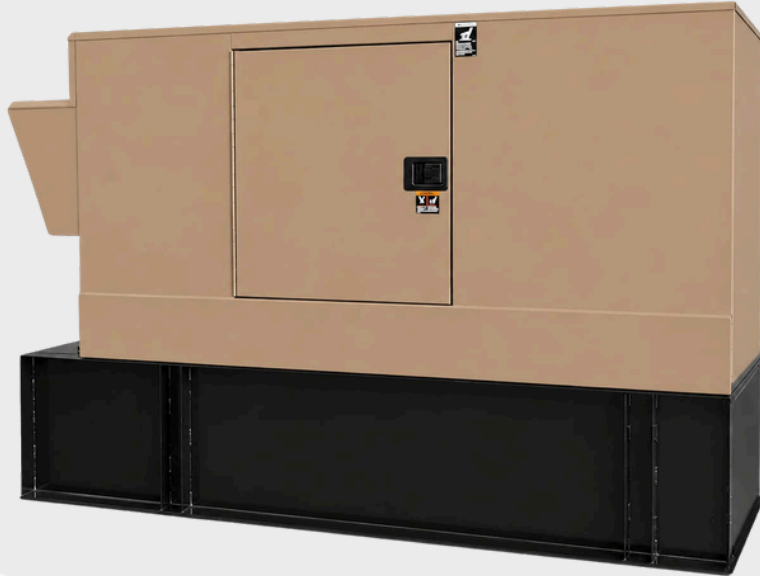

DATA SHEET

50 KW GENERATOR

 240/480 V

 50 KW

 DIÉSEL

 TIJUANA, MX

TRIFÁSICO
F.P. 0.8
60 Hz
1,800 RPM

CONSUMO DE COMBUSTIBLE (LTS/HR)

100% - 15
3/4 - 12
1/2 - 9
1/4 - 6

► GENSET LOAD TESTED WITH LOADBANK

► TECHNICAL SPECIFICATIONS

GENERATOR BRAND	CUMMINS ONAN
GENERATOR MODEL	500SGCA
MOTOR BRAND	CUMMINS
MOTOR MODEL	4BT3.9G1
YEAR	1994
DIMENSIONS	LENGTH: 9.51 FT WIDTH: 3.41 FT HEIGHT: 6.59 FT
WEIGHT	2,866 LBS
ENCLOSURE	ACOUSTICAL
FUEL CAPACITY	40 GAL