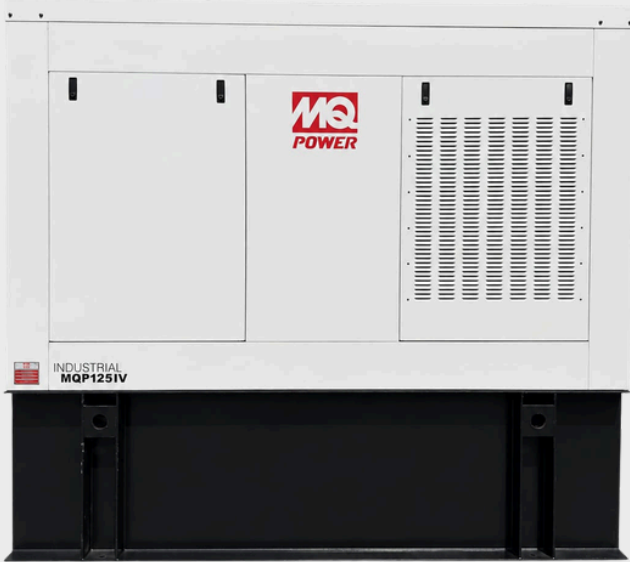

DATA SHEET

100 KW GENERATOR

 277/480 V

 125 KVA

 DIÉSEL

 TIJUANA, MX

TRIFÁSICO
F.P. 0.8
60 Hz
1,800 RPM

CONSUMO DE COMBUSTIBLE (LTS/HR)

100% - 7.4
3/4 - 5.8
1/2 - 4.0
1/4 - 2.4

► GENSET LOAD TESTED WITH LOADBANK

► TECHNICAL SPECIFICATIONS

GENERATOR BRAND	MQ POWER
GENERATOR MODEL	MQP125IV
MOTOR BRAND	IVECO
MOTOR MODEL	F4GE9685A*J
YEAR	2000
DIMENSIONS	LENGTH: 8.66 FT WIDTH: 4.00 FT HEIGHT: 7.74 FT
WEIGHT	6,614 LBS
ENCLOSURE	ACOUSTICAL
FUEL CAPACITY	169 GAL